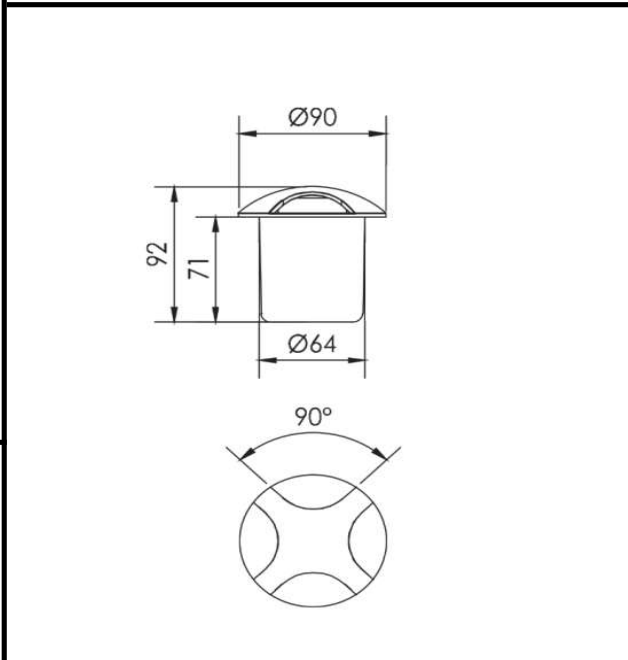

Sovitron Interior Pvt.Ltd.

Model Name	URBANA-2104C/ DL-OSL-2104CB-4
Description	Inground Light 4 Side light

Technical description	Image
-----------------------	-------

Dimension	Dia=90mm Cutout=64mm H=92mm
Frame	Aluminum die cast
Color Tempertaure	3000K
Power	8W
Total Luminous Flux	400 lm
Efficacy	50 lm/W
IP rating	67
Color Rendering	≥80
Mounting	Buried
Beam angle	4x60 °
Optics	Polycarbonate diffuser
Dimming	NON-Dimmable
Operating Voltage	220-240 VAC
Standard Lifetime	L70 minimum at 50,000 burning hours

Dimension diagram

Remarks:-

Address: Plot #7 Saroorpur-Nangla Industrial Area,Ballabgarh-Sohna Road,Faridabad-121005
Email: info@sovitron.com